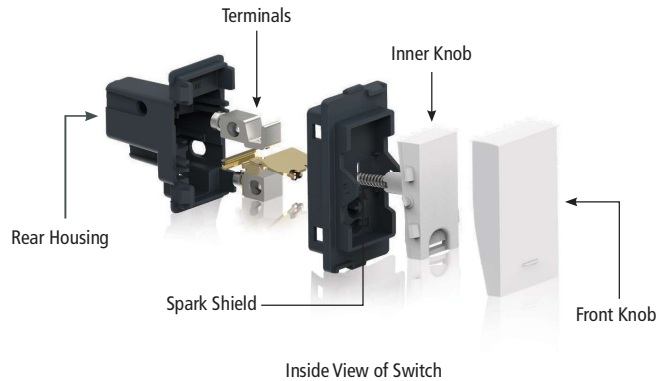

- All Switches and bell push are ISI marked and conforms to IS 3854: 2023
- "AX" rating for switches are suitable to fluorescent lights also.
- Suitable for Self Ballast Lamp