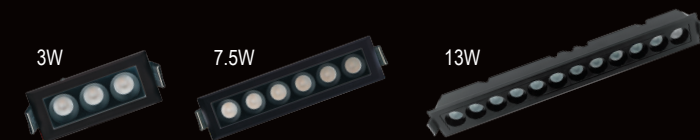

VENZA ULTRA SLIM
[SIGNATURE SERIES]
LINEAR DOWNLIGHTER

ITEM CODE	WATTAGE	CCT	DIMENSIONS*	DIMMABILITY	MRP (₹)
DL0333US09	3W	3000K	A - (L x W) 7.8 X 3.5 B - (L x H) 7 x 2.8 C - 3.5	NO	1,890.00
DL0334US09		4000K			1,890.00
DL0833US09	7.5W	3000K	A - (L x W) 13.9 X 3.5 B - (L x H) 13.1 x 2.8 C - 3.5		2,690.00
DL0834US09		4000K			2,690.00
DL1333US09	13W	3000K	A - (L x W) 26 X 3.5 B - (L x H) 25.1 x 2.8 C - 3.5	4,690.00	
DL1334US09		4000K		4,690.00	

CASE LOT : 6