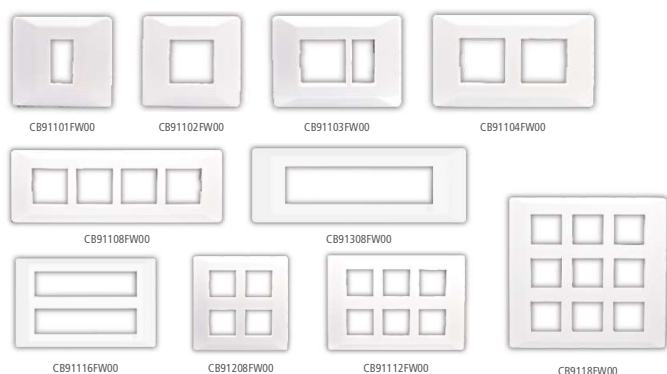

Cinnamon Wood

Rustic & earthy, these wooden tones really bring out the aesthetics of your home.

Dark Chocolate Wood

**COVER PLATES WITH GRID FRAMES - WHITE**

- 8M Horizontal Small size, is suitable for 10M ORIS Box.
- All White cover plates supplied with grid frames.
- 16M Cover plate is also suitable for 12M GI metal box.