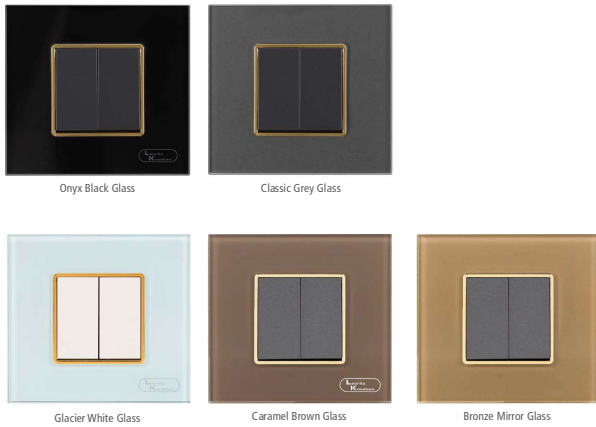

ENTICE GLASS PLATES WITH GRID FRAME							COMING SOON	COMING SOON	COMING SOON
Description	Std Pack	Onyx Black	Classic Grey	Glacier White	Caramel Brown	Bronze Mirror	MRP in ₹		
		Cat No	Cat No	Cat No	Cat No	Cat No			
1 Module Cover Plate	1	CB91101FB02	CB91101FC02	CB91101FG02	CB91101FR02	CB91101FM02	790		
2 Module Cover Plate	1	CB91102FB02	CB91102FC02	CB91102FG02	CB91102FR02	CB91102FM02	790		
3 Module Cover Plate	1	CB91103FB02	CB91103FC02	CB91103FG02	CB91103FR02	CB91103FM02	1125		
4 Module Cover Plate	1	CB91104FB02	CB91104FC02	CB91104FG02	CB91104FR02	CB91104FM02	1550		
6 Module Cover Plate	1	CB91106FB02	CB91106FC02	CB91106FG02	CB91106FR02	CB91106FM02	1950		
8 Module Cover Plate Horizontal	1	CB91108FB02	CB91108FC02	CB91108FG02	CB91108FR02	CB91108FM02	2250		
8 Module Cover Plate Square	1	CB91208FB02	CB91208FC02	CB91208FG02	CB91208FR02	CB91208FM02	2250		
12 Module Cover Plate	1	CB91112FB02	CB91112FC02	CB91112FG02	CB91112FR02	CB91112FM02	2725		
16 Module Cover Plate	1	CB91116FB02	CB91116FC02	CB91116FG02	CB91116FR02	CB91116FM02	2950		
18 Module Cover Plate	1	CB91118FB02	CB91118FC02	CB91118FG02	CB91118FR02	CB91118FM02	3350