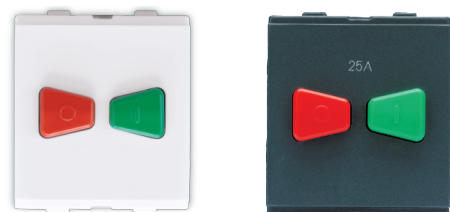

CB91102MW25
CB91102MG25

- 3 Lakh switching operation.
- Spark Shield, Captive screws & Tunnel Terminals.
- All Switches and bell push are ISI marked and conforms to IS 3854: 1997
- "AX" rating for switches are suitable to fluorescent lights also.

White

Charcoal Grey

Description	Std Pack	White		Charcoal Grey	
		Cat No	MRP in ₹	Cat No	MRP in ₹
Switch 10AX 1-way 1M	20	CB91101SW10	116	CB91101SG10	161
Switch 10AX 1-way with Indicator 1M	20	CB91301SW10	267	CB91301SG10	374
Switch 10AX 2-way 1M	20	CB91201SW10	254	CB91201SG10	354
Switch 16AX 1-way 1M	20	CB91101SW16	271	CB91101SG16	376
Switch 16AX 1-way with Indicator 1M	20	CB91301SW16	323	CB91301SG16	457
Switch 16AX 2-way 1M	20	CB91201SW16	339	CB91201SG16	457
Switch 25A 1-way 1M	20	CB91101SW25	402	CB91101SG25	459
Switch 25A 1-way with Indicator 1M	20	CB91301SW25	487	CB91301SG25	528
Switch 20A DP with Indicator 2M	10	CB91402SW20	613	CB91402SG20	806
Switch 32A DP with Indicator 2M	10	CB91402SW32	705	CB91402SG32	967

BELL PUSH WITH

White

Charcoal Grey

Description	Std Pack	White		Charcoal Grey	
		Cat No	MRP in ₹	Cat No	MRP in ₹
Bell Push 10AX 1M	20	CB91101BW10	282	CB91101BG10	371
Bell Push 10AX with indicator 1M	20	CB91301BW10	324	CB91301BG10	427
Bell Push 10AX with indicator 2M	10	CB91302BW10	420	CB91302BG10	551

MOTOR STARTER

White

Charcoal Grey

Description	Std Pack	White		Charcoal Grey	
		Cat No	MRP in ₹	Cat No	MRP in ₹
Motor Starter 25A 2M	10	CB91102MW25	1319	CB91102MG25	1763