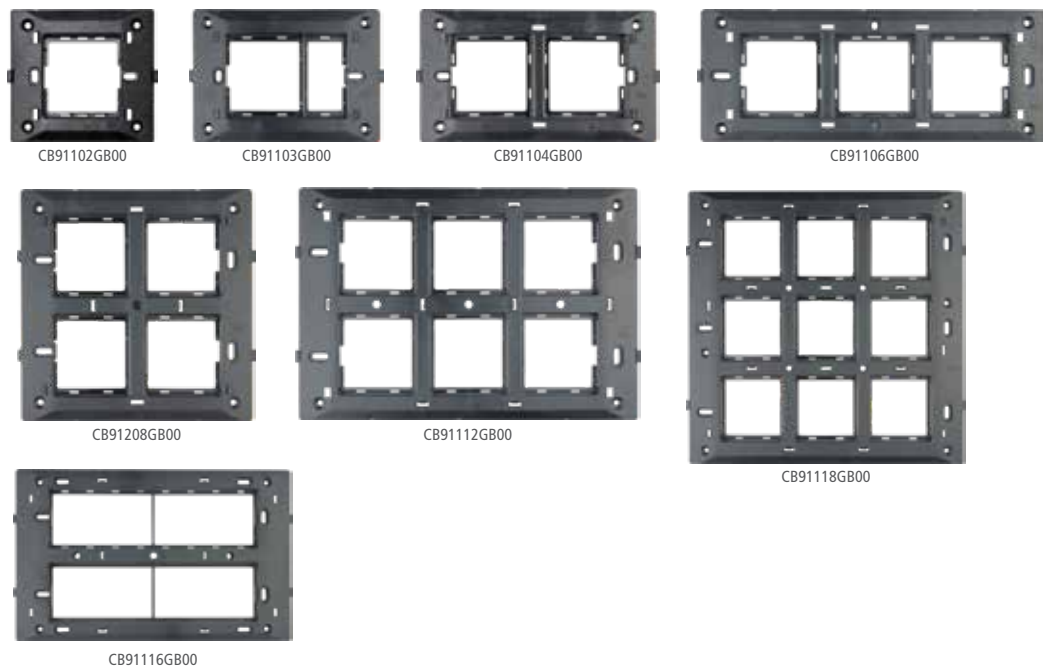

GRID FRAMES (FOR VIVID, VIBRANT & WOOD COVER PLATES)

- Grid frames suitable for all colour plates and wooden finish plates.
- Ease for retailers to maintain stocks.