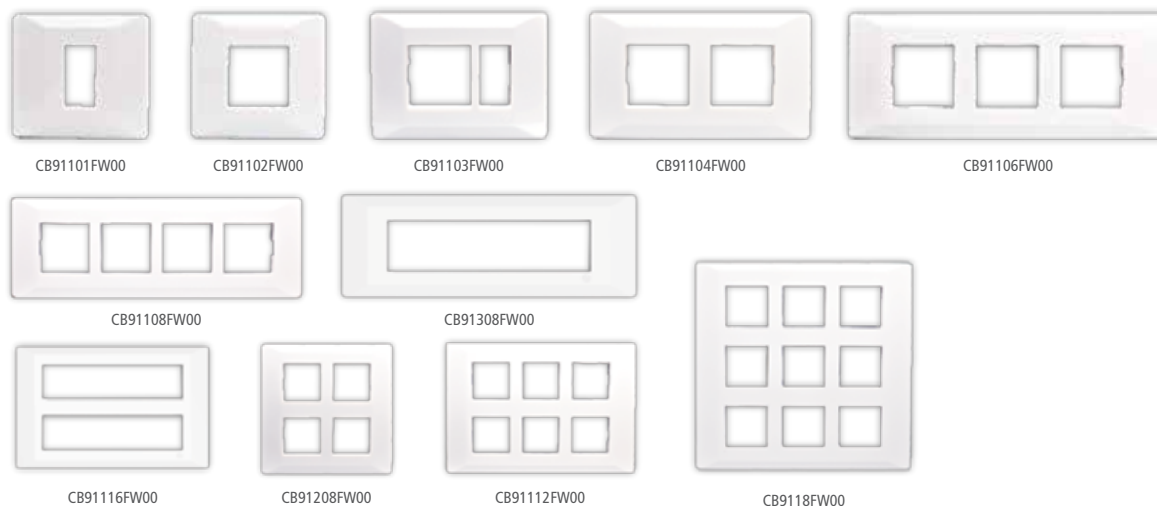

Rustic Gold

Rose Gold

WOODEN

Cinnamon Wood

Rustic & earthy, these wooden tones really bring out the aesthetics of your home.

Dark Chocolate Wood

COVER PLATES WITH GRID FRAMES - WHITE

- 8M Horizontal Small size, is suitable for 10M ORIS Box.
- All White cover plates supplied with grid frames.
- 16M Cover plate is also suitable for 12M GI metal box.

Description	Std Pack	Cat No	MRP in ₹
1 module grid frame + 1 Module Cover	15	CB91101FW00	172
2 module grid frame + 2 Module Cover	15	CB91102FW00	172
3 module grid frame + 3 Module Cover	10	CB91103FW00	224
4 module grid frame + 4 Module Cover	10	CB91104FW00	256
6 module grid frame + 6 Module Cover	5	CB91106FW00	343
8 module grid frame + 8 Module Cover Horizontal	5	CB91108FW00	408
8 module grid frame + 8 Module Cover Square	5	CB91208FW00	408
8 module grid frame + 8 Module Cover- small size	5	CB91308FW00	484
12 module grid frame + 12 Module Cove	5	CB91112FW00	551
16 module grid frame + 16 Module Cove	4	CB91116FW00	683
18 module grid frame + 18 Module Cove	5	CB91118FW00	721