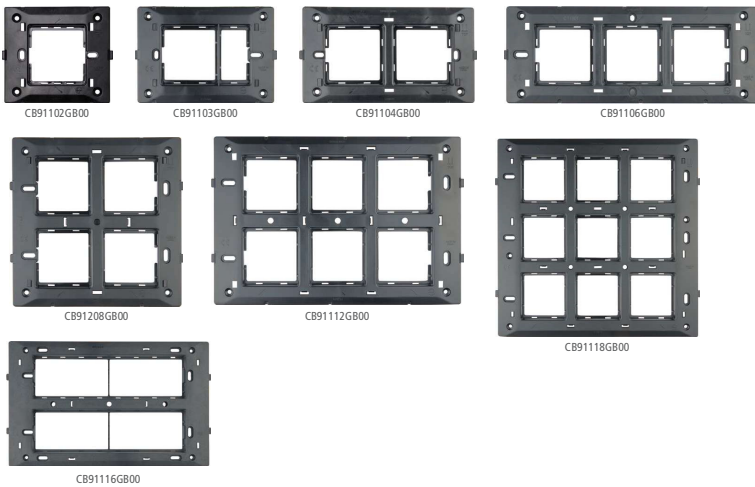

GRID FRAMES (FOR VIVID, VIBRANT & WOOD COVER PLATES)

Description	Cut-out Dimensions (For Furniture Installation) W X H (mm)	Std Pack	Cat No	MRP in ₹
1/2 Module Grid Frame	52 X 55	15	CB91102GB00	76
3 Module Grid Frame	80 X 66	10	CB91103GB00	88
4 Module Grid Frame	119 X 55	10	CB91104GB00	113
6 Module Grid Frame	178 X 61	5	CB91106GB00	178
8 Module Grid Frame Horizontal	222 X 68	5	CB91108GB00	211
8 Module Grid Frame Square	113 X 120	5	CB91208GB00	211
12 Module Grid Frame	173 X 120	5	CB91112GB00	289
16 Module Grid Frame	203 X 126	4	CB91116GB00	483
18 Module Grid Frame	173 X 185	5	CB91118GB00	499

- Grid frames suitable for all colour plates and wooden finish plates.
- Ease for retailers to maintain stocks.