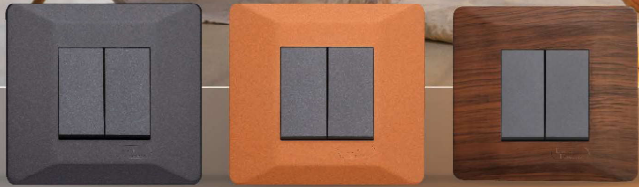

We make more than switches.
We make your moments.

entice

entice - Vibrant and sophisticated
switches from Lauritz Knudsen
#MadeForMoments