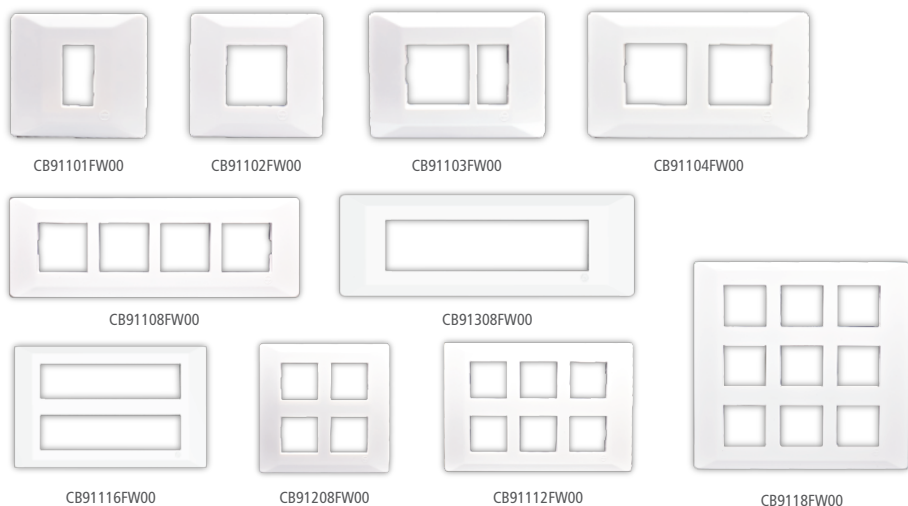

## WOODEN

Cinnamon Wood

Rustic & earthy, these wooden tones really bring out the aesthetics of your home.

Dark Chocolate Wood

**COVER PLATES WITH GRID FRAMES - WHITE**

- 8M Horizontal Small size, is suitable for 10M ORIS Box.
- All White cover plates supplied with grid frames.
- 16M Cover plate is also suitable for 12M GI metal box.