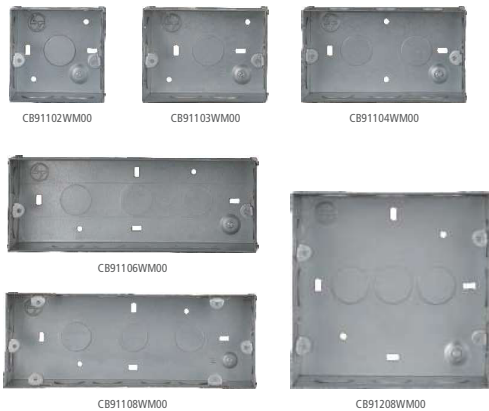

GI METAL MOUNTING BOXES

Description	Dimensions W X H X D (mm)	Std Pack	Cat No	MRP in ₹
GI Metal Box - 1 & 2 Module	77 X 76 X 53	60	CB91102WM00	113
GI Metal Box-3 Module	103 X 76 X 53	45	CB91103WM00	157
GI Metal Box- 4 Module	136 X 76 X 53	30	CB91104WM00	180
GI Metal Box- 6 Module	210 X 76 X 53	20	CB91106WM00	254
GI Metal Box- 8 Module Horizontal	227 X 82 X 53	15	CB91108WM00	322
GI Metal Box- 8 Module Square	136 X 132 X 58	24	CB91208WM00	322
GI Metal Box- 12 Module	210 X 132 X 61	16	CB91112WM00	474
GI Metal Box- 16 Module	227 X 146 X 61	12	CB91116WM00	546
GI Metal Box- 18 Module	212 X 210 X 61	10	CB91118WM00	592

- Suitable for entice, englaze, enCurve and enGem ranges.
- GI Boxes Conforms to IS14772: 2000
- With Marking