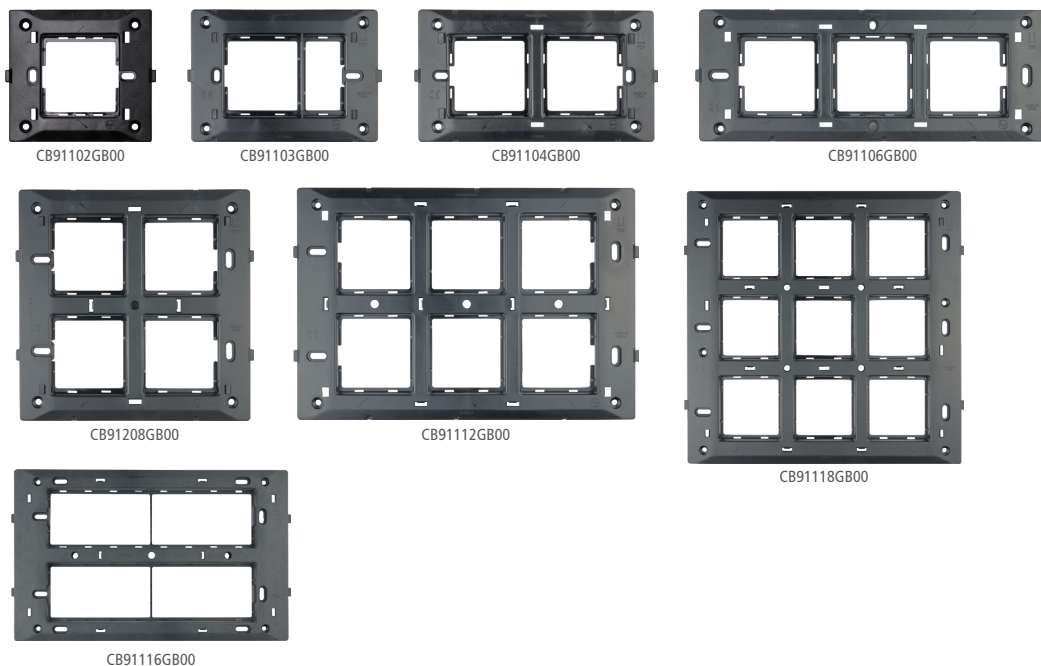

GRID FRAMES (FOR VIVID, VIBRANT & WOOD COVER PLATES)

- Grid frames suitable for all colour plates and wooden finish plates.
- Ease for retailers to maintain stocks.