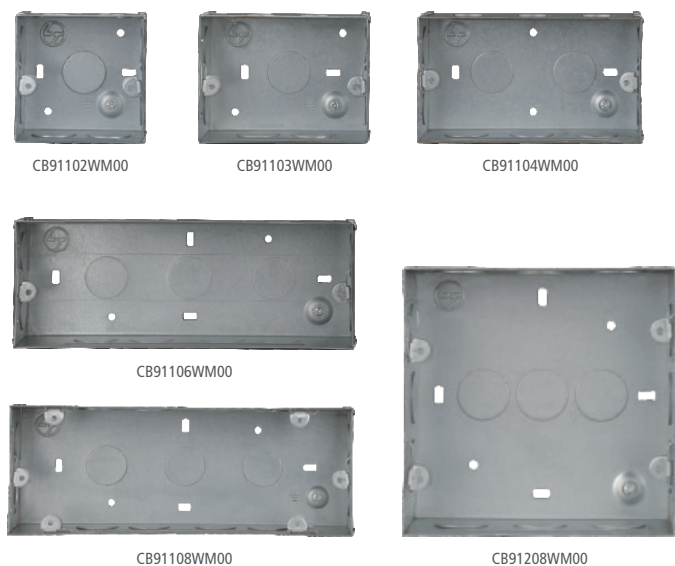

- Marble Finish plates made with highly reliable Thermal/Heat transfer film technology
- Plates are supplied with Grid Plates

ENTICE MARBLE FINISH PLATES WITH GRID FRAME

NEW

Description	Std Pack	Mystic Marble Finish		White Marble Finish	
		Cat No	MRP in ₹	Cat No	MRP in ₹
1 Module Cover Plate	1	CB91101FM07	455	CB91101FW07	455
2 Module Cover Plate	1	CB91102FM07	455	CB91102FW07	455
3 Module Cover Plate	1	CB91103FM07	525	CB91103FW07	525
4 Module Cover Plate	1	CB91104FM07	595	CB91104FW07	595
6 Module Cover Plate	1	CB91106FM07	830	CB91106FW07	830
8 Module Cover Plate Horizontal	1	CB91108FM07	925	CB91108FW07	925
8 Module Cover Plate Square	1	CB91208FM07	925	CB91208FW07	925
12 Module Cover Plate	1	CB91112FM07	1250	CB91112FW07	1250
16 Module Cover Plate	1	CB91116FM07	1850	CB91116FW07	1850
18 Module Cover Plate	1	CB91118FM07	1950	CB91118FW07	1950

**GRID FRAMES (FOR VIVID, VIBRANT & WOOD COVER PLATES)**

- Grid frames suitable for all colour plates and wooden finish plates.
- Ease for retailers to maintain stocks.

Description	Cut-out Dimensions (For Furniture Installation) W X H (mm)	Std Pack	Cat No	MRP in ₹
1/2 Module Grid Frame	52 X 55	15	CB91102GB00	66
3 Module Grid Frame	80 X 66	10	CB91103GB00	76
4 Module Grid Frame	119 X 55	10	CB91104GB00	98
6 Module Grid Frame	178 X 61	5	CB91106GB00	154
8 Module Grid Frame Horizontal	222 X 68	5	CB91108GB00	183
8 Module Grid Frame Square	113 X 120	5	CB91208GB00	183
12 Module Grid Frame	173 X 120	5	CB91112GB00	250
16 Module Grid Frame	203 X 126	4	CB91116GB00	418
18 Module Grid Frame	173 X 185	5	CB91118GB00	432