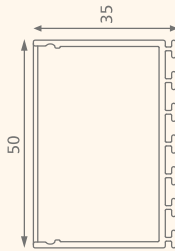

Surface Mount LED Aluminium Profile Lights

MRP: 8000

Wattage (W): 36
Length (mm): 1200
Dimension WxH (mm): 35 x 35

Item Code	CCT (K)	Colour
LPRS3535X36C	6000	Cool White
LPRS3535X36N	4000	Neutral White
LPRS3535X36W	3000	Warm White

MRP: 9000

Wattage (W): 36
Length (mm): 1200
Dimension WxH (mm): 50 x 35

Item Code	CCT (K)	Colour
LPRS5035X36C	6000	Cool White
LPRS5035X36N	4000	Neutral White
LPRS5035X36W	3000	Warm White

MRP: 9500

Wattage (W): 36
Length (mm): 1200
Dimension WxH (mm): 75 x 35

Wattage (W): 36
Length (mm): 1200
Dimension WxH (mm): 50 x 70

MRP: 11000

Item Code	CCT (K)	Colour
LPRH7090X36C	6000	Cool White
LPRH7090X36N	4000	Neutral White
LPRH7090X36W	3000	Warm White

Wattage (W): 36
Length (mm): 1200
Dimension WxH (mm): 70 x 90

Wattage (W): 36
Length (mm): 1200
Dimension WxH (mm): 75 x 35