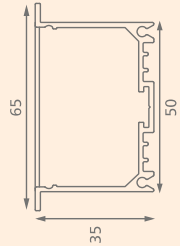

Wattage (W): 36
Length (mm): 1200
Dimension WxH (mm): 50 x 70

MRP: 11000

Item Code	CCT (K)	Colour
LPRH7090X36C	6000	Cool White
LPRH7090X36N	4000	Neutral White
LPRH7090X36W	3000	Warm White

Wattage (W): 36
Length (mm): 1200
Dimension WxH (mm): 70 x 90

MRP: 8500

Item Code	CCT (K)	Colour
LPRR3535X36C	6000	Cool White
LPRR3535X36N	4000	Neutral White
LPRR3535X36W	3000	Warm White

Wattage (W): 36
Length (mm): 1200
Dimension WxH (mm): 35 x 35

Recessed LED Aluminium Profile Lights

MRP: 9500

Item Code	CCT (K)	Colour
LPRR5035X36C	6000	Cool White
LPRR5035X36N	4000	Neutral White
LPRR5035X36W	3000	Warm White

Wattage (W): 36
Length (mm): 1200
Dimension WxH (mm): 50 x 35

MRP: 9750

Item Code	CCT (K)	Colour
LPRR7535X36C	6000	Cool White
LPRR7535X36N	4000	Neutral White
LPRR7535X36W	3000	Warm White

Wattage (W): 36
Length (mm): 1200
Dimension WxH (mm): 75 x 35