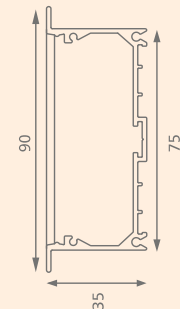

Wattage (W): 36
Length (mm): 1200
Dimension WxH (mm): 50 x 70

MRP: 11000

Item Code	CCT (K)	Colour
LPRH7090X36C	6000	Cool White
LPRH7090X36N	4000	Neutral White
LPRH7090X36W	3000	Warm White

Wattage (W): 36
Length (mm): 1200
Dimension WxH (mm): 70 x 90

MRP: 8500

Item Code	CCT (K)	Colour
LPRR3535X36C	6000	Cool White
LPRR3535X36N	4000	Neutral White
LPRR3535X36W	3000	Warm White

Wattage (W): 36
Length (mm): 1200
Dimension WxH (mm): 35 x 35

Recessed LED Aluminium Profile Lights

MRP: 9500

Item Code	CCT (K)	Colour
LPRR5035X36C	6000	Cool White
LPRR5035X36N	4000	Neutral White
LPRR5035X36W	3000	Warm White

Wattage (W): 36
Length (mm): 1200
Dimension WxH (mm): 50 x 35

MRP: 9750

Item Code	CCT (K)	Colour
LPRR7535X36C	6000	Cool White
LPRR7535X36N	4000	Neutral White
LPRR7535X36W	3000	Warm White

Wattage (W): 36
Length (mm): 1200
Dimension WxH (mm): 75 x 35