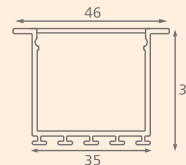

Wattage (W): 36
Length (mm): 1200
Dimension WxH (mm): 50 x 70

MRP: 11000

Item Code	CCT (K)	Colour
LPRH7090X36C	6000	Cool White
LPRH7090X36N	4000	Neutral White
LPRH7090X36W	3000	Warm White

Wattage (W): 36
Length (mm): 1200
Dimension WxH (mm): 70 x 90

Recessed LED Aluminium Profile Lights

MRP: 8000

Item Code	CCT (K)	Colour
LPRR2525X36C	6000	Cool White
LPRR2525X36N	4000	Neutral White
LPRR2525X36W	3000	Warm White

Wattage (W): 36
Length (mm): 1200
Dimension WxH (mm): 25 x 25

MRP: 8500

Item Code	CCT (K)	Colour
LPRR3535X36C	6000	Cool White
LPRR3535X36N	4000	Neutral White
LPRR3535X36W	3000	Warm White

Wattage (W): 36
Length (mm): 1200
Dimension WxH (mm): 35 x 35

Recessed LED Aluminium Profile Lights

MRP: 9500

Item Code	CCT (K)	Colour
LPRR5035X36C	6000	Cool White
LPRR5035X36N	4000	Neutral White
LPRR5035X36W	3000	Warm White

Wattage (W): 36
Length (mm): 1200
Dimension WxH (mm): 50 x 35

MRP: 9750

Item Code	CCT (K)	Colour
LPRR7535X36C	6000	Cool White
LPRR7535X36N	4000	Neutral White
LPRR7535X36W	3000	Warm White