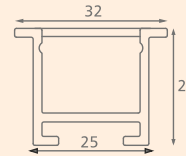

Wattage (W): 36
Length (mm): 1200
Dimension WxH (mm): 50 x 70

MRP: 11000

Item Code	CCT (K)	Colour
LPRH7090X36C	6000	Cool White
LPRH7090X36N	4000	Neutral White
LPRH7090X36W	3000	Warm White

Wattage (W): 36
Length (mm): 1200
Dimension WxH (mm): 70 x 90

Recessed LED Aluminium Profile Lights

MRP: 8000

Item Code	CCT (K)	Colour
LPRR2525X36C	6000	Cool White
LPRR2525X36N	4000	Neutral White
LPRR2525X36W	3000	Warm White

Wattage (W): 36
Length (mm): 1200
Dimension WxH (mm): 25 x 25

MRP: 9500

Item Code	CCT (K)	Colour
LPRR5035X36C	6000	Cool White
LPRR5035X36N	4000	Neutral White
LPRR5035X36W	3000	Warm White

Wattage (W): 36
Length (mm): 1200
Dimension WxH (mm): 50 x 35

MRP: 9750

Item Code	CCT (K)	Colour
LPRR7535X36C	6000	Cool White
LPRR7535X36N	4000	Neutral White
LPRR7535X36W	3000	Warm White

Wattage (W): 36
Length (mm): 1200
Dimension WxH (mm): 75 x 35