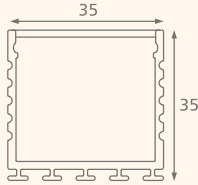

Surface Mount LED Aluminium Profile Lights

MRP: 8000

Wattage (W): 36
Length (mm): 1200
Dimension WxH (mm): 35 x 35

Item Code	CCT (K)	Colour
LPRS3535X36C	6000	Cool White
LPRS3535X36N	4000	Neutral White
LPRS3535X36W	3000	Warm White

MRP: 9000

Wattage (W): 36
Length (mm): 1200
Dimension WxH (mm): 50 x 35

Item Code	CCT (K)	Colour
LPRS5035X36C	6000	Cool White
LPRS5035X36N	4000	Neutral White
LPRS5035X36W	3000	Warm White

MRP: 9500

Wattage (W): 36
Length (mm): 1200
Dimension WxH (mm): 75 x 35

Wattage (W): 36
Length (mm): 1200
Dimension WxH (mm): 50 x 70

MRP: 11000

Item Code	CCT (K)	Colour
LPRH7090X36C	6000	Cool White
LPRH7090X36N	4000	Neutral White
LPRH7090X36W	3000	Warm White

Wattage (W): 36
Length (mm): 1200
Dimension WxH (mm): 70 x 90

Wattage (W): 36
Length (mm): 1200
Dimension WxH (mm): 75 x 35