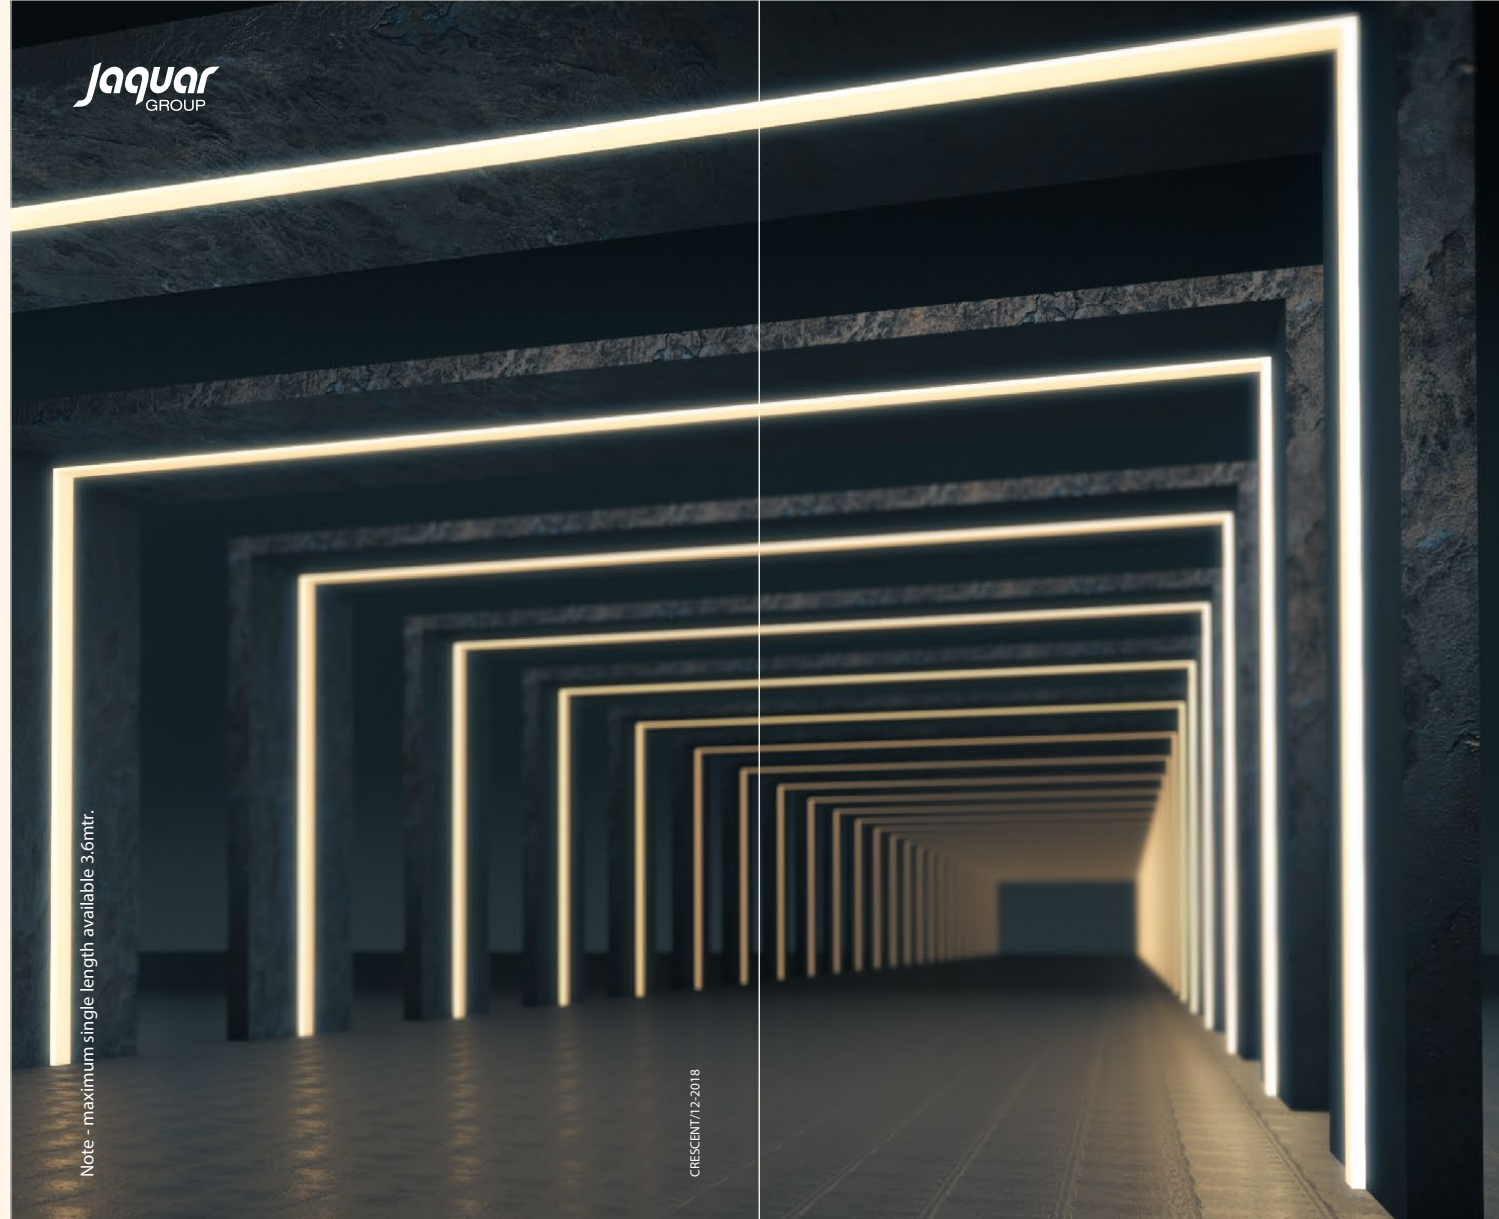

Item Code	CCT (K)	Colour
LPRS7535X36C	6000	Cool White
LPRS7535X36N	4000	Neutral White
LPRS7535X36W	3000	Warm White

Jaquar
GROUP

Note - maximum single length available: 3.6mtr.

CRESCENT/12-2018

Jaquar
LIGHTING