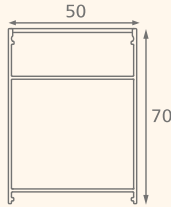

Wattage (W): 36
Length (mm): 1200
Dimension WxH (mm): 50 x 70

MRP: 11000

Item Code	CCT (K)	Colour
LPRH7090X36C	6000	Cool White
LPRH7090X36N	4000	Neutral White
LPRH7090X36W	3000	Warm White

Wattage (W): 36
Length (mm): 1200
Dimension WxH (mm): 70 x 90

Recessed LED Aluminium Profile Lights

MRP: 8000

Item Code	CCT (K)	Colour
LPRR2525X36C	6000	Cool White
LPRR2525X36N	4000	Neutral White
LPRR2525X36W	3000	Warm White

Wattage (W): 36
Length (mm): 1200
Dimension WxH (mm): 25 x 25

MRP: 8500

Item Code	CCT (K)	Colour
LPRR3535X36C	6000	Cool White
LPRR3535X36N	4000	Neutral White
LPRR3535X36W	3000	Warm White

Wattage (W): 36
Length (mm): 1200
Dimension WxH (mm): 35 x 35

Recessed LED Aluminium Profile Lights

Wattage (W): 36
Length (mm): 1200
Dimension WxH (mm): 75 x 35