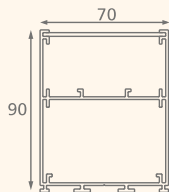

Wattage (W): 36
Length (mm): 1200
Dimension WxH (mm): 50 x 70

MRP: 11000

Item Code	CCT (K)	Colour
LPRH7090X36C	6000	Cool White
LPRH7090X36N	4000	Neutral White
LPRH7090X36W	3000	Warm White

Wattage (W): 36
Length (mm): 1200
Dimension WxH (mm): 70 x 90

MRP: 8500

Item Code	CCT (K)	Colour
LPRR3535X36C	6000	Cool White
LPRR3535X36N	4000	Neutral White
LPRR3535X36W	3000	Warm White

Wattage (W): 36
Length (mm): 1200
Dimension WxH (mm): 35 x 35

Recessed LED Aluminium Profile Lights

MRP: 9500

Item Code	CCT (K)	Colour
LPRR5035X36C	6000	Cool White
LPRR5035X36N	4000	Neutral White
LPRR5035X36W	3000	Warm White

Wattage (W): 36
Length (mm): 1200
Dimension WxH (mm): 50 x 35

MRP: 9750

Item Code	CCT (K)	Colour
LPRR7535X36C	6000	Cool White
LPRR7535X36N	4000	Neutral White
LPRR7535X36W	3000	Warm White

Wattage (W): 36
Length (mm): 1200
Dimension WxH (mm): 75 x 35