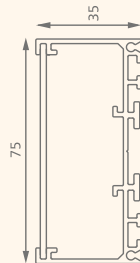

MRP: 9000

Wattage (W): 36
Length (mm): 1200
Dimension WxH (mm): 50 x 35

Item Code	CCT (K)	Colour
LPRS5035X36C	6000	Cool White
LPRS5035X36N	4000	Neutral White
LPRS5035X36W	3000	Warm White

MRP: 9500

Wattage (W): 36
Length (mm): 1200
Dimension WxH (mm): 75 x 35

Item Code	CCT (K)	Colour
LPRS7535X36C	6000	Cool White
LPRS7535X36N	4000	Neutral White
LPRS7535X36W	3000	Warm White

Jaquar
GROUP

Note - maximum single length available: 3.6mtr.

CRESCENT/12-2018

Jaquar
LIGHTING

Wattage (W): 36
Length (mm): 1200
Dimension WxH (mm): 50 x 70

MRP: 11000

Item Code	CCT (K)	Colour
LPRH7090X36C	6000	Cool White
LPRH7090X36N	4000	Neutral White
LPRH7090X36W	3000	Warm White

Wattage (W): 36
Length (mm): 1200
Dimension WxH (mm): 70 x 90

Wattage (W): 36
Length (mm): 1200
Dimension WxH (mm): 75 x 35