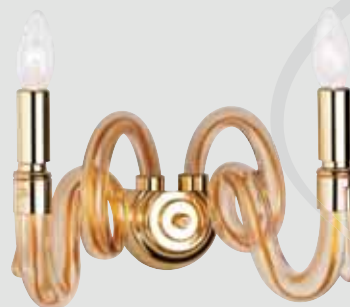

L	W	D	H
280	150		300

MRP: 5600

KWB-CHR-MB11002351B
Description:
 Chrome, Clear Glass Wall Light
Lamp: G9 Bulb 40W x 1

L	W	D	H
150	160		160

MRP: 3400

JNL-CHR-MB140048C1E
Description:
 Chrome Finish with Opal Glass
Lamp: E-27 7W x 1

MRP: 7700

JES-WHT-WL00002TAE14

Description:
2 LT Clear Glass Gold Finish with Crystal

Lamp: E-27 LED 4W x 2

L	W	D	H
440	160		360

MRP: 7000

JES-AMB-WL00002SYE14

Description:
2 LT Honey Glass Gold Finish with Crystal