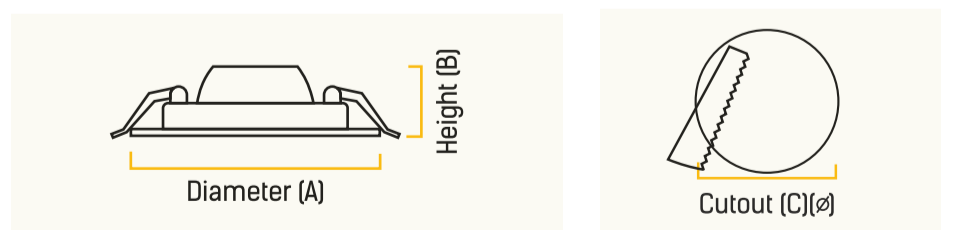

DIMENSIONS

WATTAGE (W)	DIAMETER(A)	HEIGHT (B)	CUTOUT (C)(∅)
7	110 mm	48 mm	75 mm
10	110 mm	48 mm	75 mm
12	110 mm	48 mm	75 mm

APPLICATIONS

BED ROOM

LIVING ROOM

RETAIL