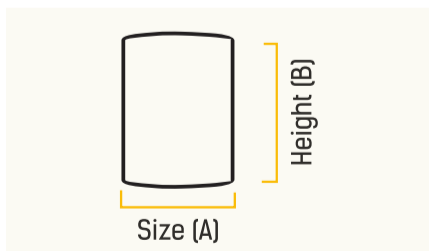

DIMENSIONS

WATTAGE (W)	DIAMETER (A)	HEIGHT (B)	CUTOUT (C)(∅)	BEAM (°)
7	70 mm	50 mm	65 mm	24°
12	85 mm	65 mm	80 mm	24°

APPLICATIONS

MODERN HOMES

SHOWROOMS

HOSPITALITY

RETAIL

GARNET SPECTRA COB

DIMENSIONS

WATTAGE (W)	DIAMETER (A)	HEIGHT (B)	BEAM (°)
7	58 mm	80 mm	36°
12	78 mm	100 mm	24°
20	78 mm	130 mm	24°

APPLICATIONS

MODERN HOMES

SHOWROOMS

HOSPITALITY

RETAIL

GARNET PENDANT COB

Warm White

Neutral White

CAT NO	WATTAGE(W)	CCT(K)	LUMENS(lm)	VOLTAGE RANGE(VAC)
DH71240	12	4000	960	220-240
DH71227	12	2700	930	220-240

DIMENSIONS

WATTAGE (W)	SIZE (A)	HEIGHT (B)	BEAM (°)
12	73 mm	145 mm	36°