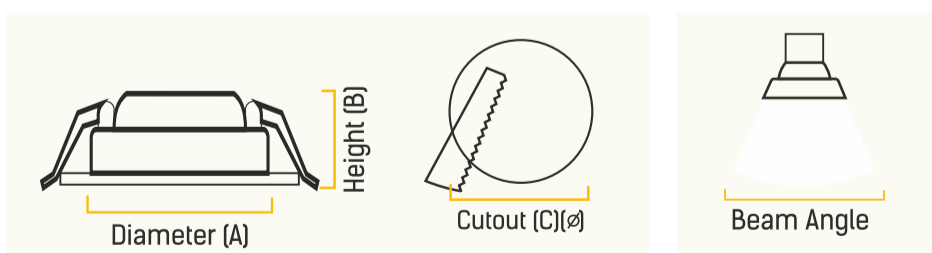

DIMENSIONS

WATTAGE (W)	DIAMETER (A)	HEIGHT (B)	CUTOUT (C)(∅)	BEAM (°)
7	67 mm	62 mm	60 mm	24°
12	85 mm	71 mm	75 mm	24°
18	105 mm	96 mm	95 mm	24°

APPLICATIONS

MODERN HOMES

SHOWROOMS

HOSPITALITY

RETAIL

GARNET ELEGANCE COB