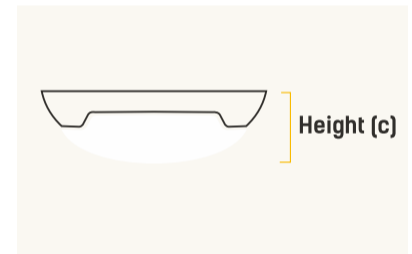

DIMENSIONS

WATTAGE (W)	LENGTH (A)	WIDTH (B)	HIEGHT (C)
10	170 mm	96 mm	70 mm