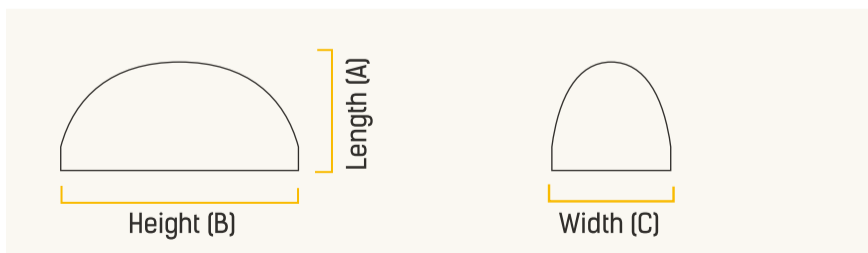

DIMENSIONS

WATTAGE (W)	LENGTH (A)	HEIGHT (B)	WIDTH (C)
2x3W	100 mm	161 mm	78 mm