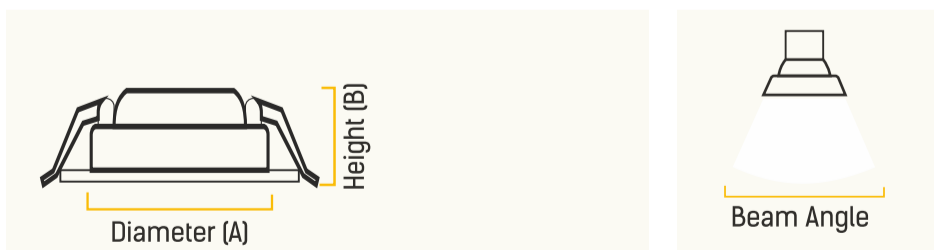

DIMENSIONS

WATTAGE (W)	DIAMETER (A)	HEIGHT (B)	CUTOUT (C)(∅)	BEAM (°)
7	70 mm	50 mm	65 mm	24°
12	85 mm	65 mm	80 mm	24°

APPLICATIONS

MODERN HOMES

SHOWROOMS

HOSPITALITY

RETAIL

GARNET SPECTRA COB

- Adjustable Design with 360° Horizontal & 90° Vertical Rotation
- Premium design with stylish look in Aluminum housing
- Antiglare Design with Deep Reflector Optics
- Wide Input Voltage Range 150–300VAC
- High voltage protection upto 400V
- Surge protection upto 2.5kV

Warm White

Neutral White

Cool White

CAT NO	WATTAGE(W)	CCT(K)	LUMENS(lm)	VOLTAGE RANGE(VAC)
DC021265	12	6000	840	220–240
DC021240	12	4000	830	220–240
DC021227	12	2700	820	220–240

DIMENSIONS

WATTAGE (W)	DIAMETER (A)	HEIGHT (B)	BEAM (°)
12	73 mm	100 mm	24°