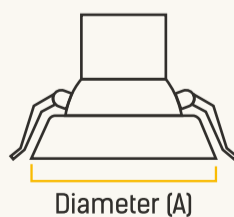

WATTAGE (W)	DIAMETER (A)	HEIGHT (B)	CUTOUT (C)(∅)	BEAM (°)
7	67 mm	62 mm	60 mm	36°
12	85 mm	71 mm	75 mm	36°

APPLICATIONS

GARNET TRIMLESS COB

- ▷ Trimless & compact design seamlessly merges with the ceiling
- ▷ Antiglare optics with deep reflector design
- ▷ Aluminium heat sink for better heat dissipation
- ▷ Sharp light cone effect on wall for wall washer application
- ▷ LM 80 tested LED technology ensures long life
- ▷ Driver with high voltage protection upto 380VAC.
- ▷ Surge protection upto 2.5 KV

DIMENSIONS

WATTAGE (W)	DIAMETER(A)	HEIGHT (B)	CUTOUT (C)(∅)	BEAM (°)
6	50 mm	53 mm	45 mm	60°
9	70 mm	64 mm	65 mm	40°
12	78 mm	82 mm	75 mm	36°
15	78 mm	76 mm	73 mm	40°

APPLICATIONS

MODERN HOMES

SHOWROOMS

HOSPITALITY