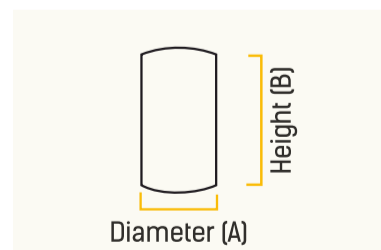

CAT NO	WATTAGE (W)	CCT (K)	VOLTAGE RANGE (VAC)
DS12000	20	(6500-2700)	220-240
DS22000	20	(6500-2700)+RGB	220-240
SB22240	24	6500-2700	220-240
SB21240	24	6500-2700	220-240

DIMENSIONS

WATTAGE (W)	LENGTH (A)	HEIGHT (B)	WIDTH (C)
20 (CCT)	1136 mm	38 mm	55 mm
20 (CCT+RGB)	900 mm	34 mm	45 mm
24W CCT+RGB	900 mm	42.5 mm	30 mm
24W CCT	1135 mm	42 mm	24.5 mm

*After lights are connected to Internet via sigmesh gateway

CAT NO	WATTAGE(W)	CCT(K)	VOLTAGE RANGE(VAC)
DS50610	06	2700-6500	220-240
DS51010	10	2700-6500	220-240
DS51510	15	2700-6500	220-240

DIMENSIONS

WATTAGE(W)	DIAMETER (A)	HEIGHT(B)	CUTOUT ©(∅)	BEAM ANGLE(°)
06	64 mm	61 mm	56 mm	24°
10	85 mm	77 mm	75 mm	24°
15	85 mm	77 mm	75 mm	24°

DIMENSIONS

WATTAGE (W)	DIAMETER (A)	HEIGHT (B)	BEAM (°)
7	58 mm	80 mm	36°
12	78 mm	100 mm	24°
20	78 mm	130 mm	24°

APPLICATIONS

MODERN HOMES

SHOWROOMS

HOSPITALITY

RETAIL

GARNET PENDANT COB

WATTAGE (W)	DIAMETER (A)	HEIGHT (B)	BEAM (°)
20	65 mm	141 mm	36°
30	76 mm	156 mm	36°

APPLICATIONS

MODERN HOMES

SHOWROOMS

HOSPITALITY

RETAIL

Alpha TRIMLESS COB

- ▷ Trimless design that seamlessly merge with the ceiling
- ▷ High voltage protection upto 380V
- ▷ Sharp Beam angle with reflector optics
- ▷ Wide voltage range of 220-240VAC
- ▷ Aluminum PDC heat sink for good heat dissipation
- ▷ Surge protection upto 2.5kV