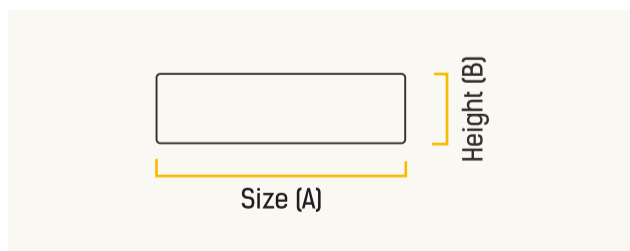

DIMENSIONS

WATTAGE (W)	SIZE (A)	HEIGHT (B)
6	100x100 mm	23 mm
12	150x150 mm	23 mm
18	200x200 mm	23 mm

APPLICATIONS

MODERN HOMES

HOSPITALITY

LOBBY

PARKING

GARNET RIMLESS SURFACE PANEL