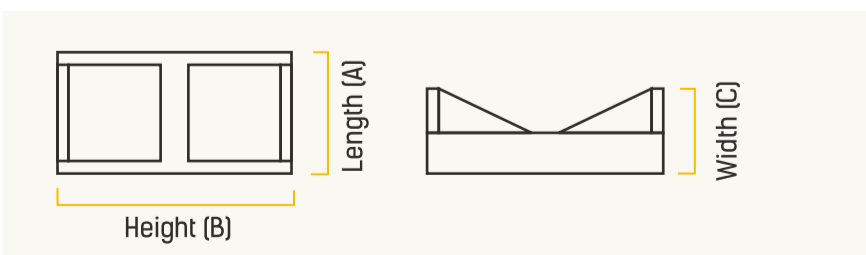

DIMENSIONS

WATTAGE (W)	LENGTH (A)	HEIGHT (B)	WIDTH (C)
2x6W	81 mm	142 mm	66 mm

APPLICATIONS

OUTDOOR WALL LIGHT