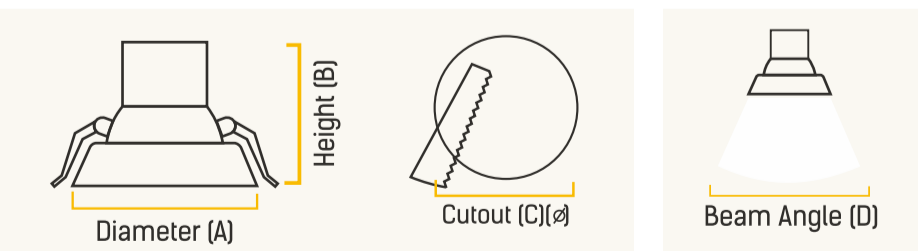

DIMENSIONS

WATTAGE (W)	DIAMETER(A)	SIZE (B)	CUTOUT (C)(∅)	BEAM (°)
6	50 mm	53 mm	45	60°
9	71 mm	65 mm	65	36°
15	78 mm	82 mm	75	36°

APPLICATIONS

MODERN HOMES

SHOWROOMS

HOSPITALITY

RETAIL

GARNET LINEAR COB