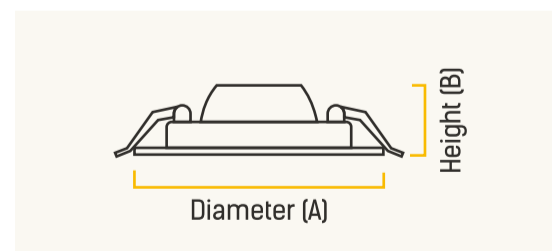

DIMENSIONS

WATTAGE (W)	DIAMETER (A)	HEIGHT (B)	CUTOUT (C)(∅)
6	116 mm	32 mm	100 mm
10	145 mm	32 mm	130 mm
15	166 mm	32 mm	150 mm
20	220 mm	32 mm	205 mm

APPLICATIONS

BED ROOM

LIVING ROOM

KITCHEN

GARNET

Wave Infinity Square Panel Light