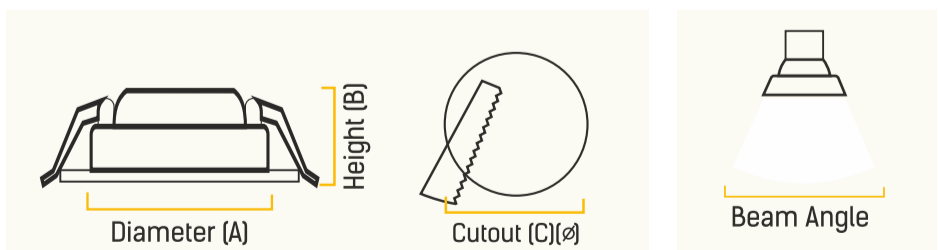

DIMENSIONS

WATTAGE (W)	DIAMETER (A)	HEIGHT (B)	CUTOUT (C)(∅)	BEAM (°)
7	70 mm	50 mm	65 mm	24°
12	85 mm	65 mm	80 mm	24°

APPLICATIONS

MODERN HOMES

SHOWROOMS

HOSPITALITY

RETAIL