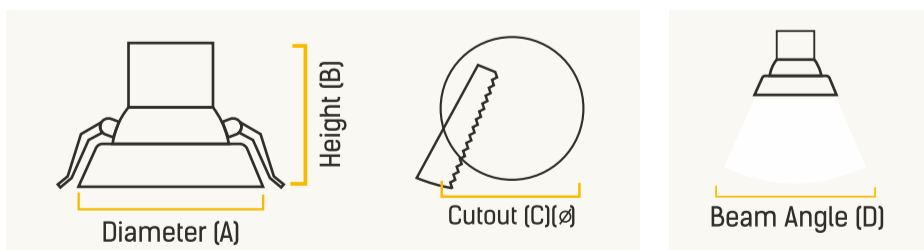

WATTAGE (W)	DIAMETER (A)	HEIGHT (B)	CUTOUT (C)(∅)	BEAM (°)
7	67 mm	62 mm	60 mm	36°
12	85 mm	71 mm	75 mm	36°

APPLICATIONS

MODERN HOMES

SHOWROOMS

HOSPITALITY

RETAIL

Alpha TRIMLESS BLACK COB

- ▷ Trimless design that seamlessly merge with the ceiling
- ▷ High voltage protection upto 380V
- ▷ Sharp Beam angle with reflector optics
- ▷ Wide voltage range of 220-240VAC
- ▷ Aluminum PDC heat sink for good heat dissipation
- ▷ Surge protection upto 2.5kV

WATTAGE (W)	DIAMETER (A)	HEIGHT (B)	CUTOUT (C)(∅)	BEAM (°)
7	67 mm	62 mm	60 mm	36°
12	85 mm	71 mm	75 mm	36°

APPLICATIONS

GARNET TRIMLESS COB

- ▷ Trimless & compact design seamlessly merges with the ceiling
- ▷ Antiglare optics with deep reflector design
- ▷ Aluminium heat sink for better heat dissipation
- ▷ Sharp light cone effect on wall for wall washer application
- ▷ LM 80 tested LED technology ensures long life
- ▷ Driver with high voltage protection upto 380VAC.
- ▷ Surge protection upto 2.5 KV