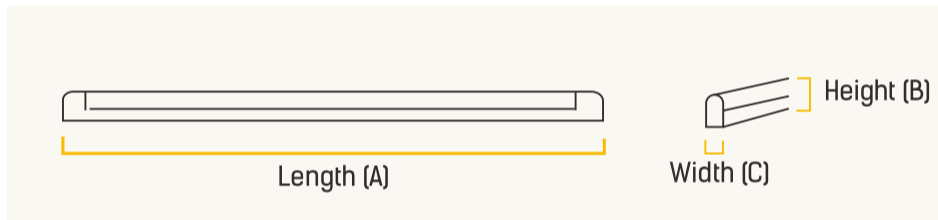

GARNET TUBE LIGHT

- ▸ Wide light distribution with 300° beam angle
- ▸ Robust design with effective heat dissipation
- ▸ LM 80 tested SMD LED technology
- ▸ HV protection upto 440V
- ▸ Surge protection upto 4kV

CAT NO	WATTAGE(W)	CCT(K)	LUMENS(lm)	BASE CAP	CONNECTION
D642065	20	6500	2000	G13	Single End

DIMENSIONS

WATTAGE (W)	LENGTH (A)	HEIGHT (B)	WIDTH (C)
20	1200 mm	44 mm	29 mm