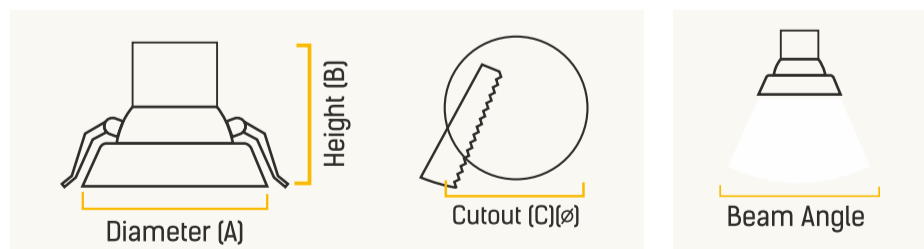

WATTAGE (W)	SIZE (A)	SIZE (B)	SIZE (C)	CUTOUT
10	147 mm	44 mm	31 mm	141 x 36 mm
20	280 mm	44 mm	31 mm	274 x 36 mm

APPLICATIONS

MODERN HOMES

SHOWROOMS

HOSPITALITY

RETAIL

GARNET COB

- Industry best lumen output with efficacy more than 100lm/W
- Reflector & clear optics to create sharp light beam without glare
- Adjustable design to focus light on desired area
- Aluminium heat sink for better heat dissipation
- LM 80 tested LED technology ensures long life
- Driver with high voltage protection upto 380VAC
- Surge protection upto 2.5 KV

DIMENSIONS

WATTAGE (W)	DIAMETER(A)	HEIGHT (B)	CUTOUT (C)(ø)	BEAM (°)
3	66 mm	30 mm	55 mm	38°
6	81 mm	40 mm	65 mm	38°
9	90 mm	50 mm	75 mm	38°
12	98 mm	55 mm	85 mm	38°
16	110 mm	65 mm	90 mm	38°
24	145 mm	84 mm	135 mm	38°
30	165 mm	90 mm	145 mm	38°