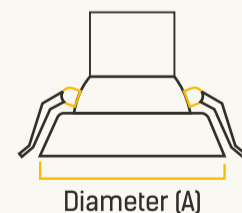

DIMENSIONS

WATTAGE (W)	DIAMETER(A)	HEIGHT (B)	CUTOUT (C)(ø)	BEAM (°)
3	66 mm	30 mm	55 mm	38°
6	81 mm	40 mm	65 mm	38°
9	90 mm	50 mm	75 mm	38°
12	98 mm	55 mm	85 mm	38°
16	110 mm	65 mm	90 mm	38°
24	145 mm	84 mm	135 mm	38°
30	165 mm	90 mm	145 mm	38°

DIMENSIONS

WATTAGE (W)	DIAMETER (A)	HEIGHT (B)	CUTOUT (C)(∅)	BEAM (°)
3	72 mm	20 mm	62 mm	38°
6	82 mm	20 mm	72 mm	38°
9	87 mm	20 mm	77 mm	38°

APPLICATIONS

BED ROOM

LIVING ROOM

KITCHEN

GARNET WAVE SPOTLIGHT

- Adjustable Design to focus light on desired area
- LM 80 tested LED Technology for better life
- Sharp light beam angle gives brighter light
- High Voltage protection upto 440VAC
- Surge protection upto 4KV