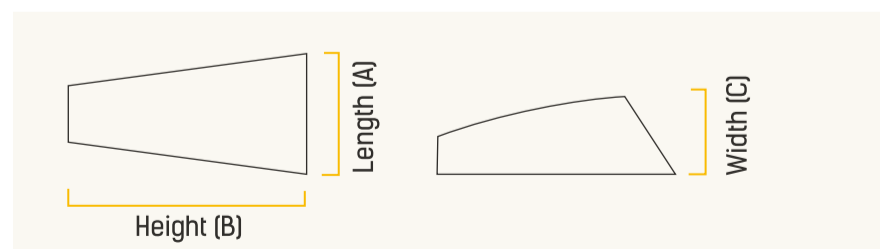

DIMENSIONS