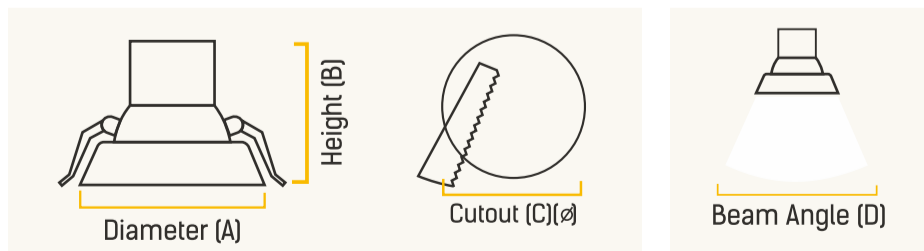

DIMENSIONS

WATTAGE (W)	DIAMETER(A)	HEIGHT (B)	CUTOUT (C)(∅)	BEAM (°)
6	50 mm	53 mm	45 mm	60°
9	70 mm	64 mm	65 mm	40°
12	78 mm	82 mm	75 mm	36°
15	78 mm	76 mm	73 mm	40°

APPLICATIONS

MODERN HOMES

SHOWROOMS

HOSPITALITY

WATTAGE (W)	DIAMETER(A)	HEIGHT (B)	CUTOUT (C)(∅)	BEAM (°)
9	75 mm	64 mm	65 mm	40°
15	85 mm	76 mm	75 mm	38°

APPLICATIONS

MODERN HOMES

SHOWROOMS

HOSPITALITY

RETAIL

GARNET COMPACT COB GOLD

- Ultra compact design with rose gold reflector
- Aluminium heat sink for better heat dissipation
- Deep reflector optics to provide glare free light
- Very sharp & intense light beam to highlight wall & objects
- LM 80 tested LED technology ensures long life
- Driver with high voltage protection upto 380VAC
- Surge protection upto 2.5 KV