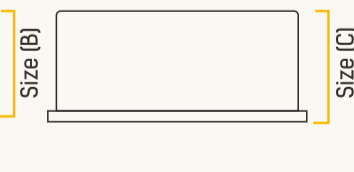

DIMENSIONS

WATTAGE (W)	DIAMETER(A)	SIZE (B)	CUTOUT (C)(∅)	BEAM (°)
6	50 mm	53 mm	45	60°
9	71 mm	65 mm	65	36°
15	78 mm	82 mm	75	36°

APPLICATIONS

MODERN HOMES

SHOWROOMS

HOSPITALITY

RETAIL

GARNET LINEAR COB

WATTAGE (W)	SIZE (A)	SIZE (B)	SIZE (C)	CUTOUT
10	147 mm	44 mm	31 mm	141 x 36 mm
20	280 mm	44 mm	31 mm	274 x 36 mm

APPLICATIONS

MODERN HOMES

SHOWROOMS

HOSPITALITY

RETAIL

GARNET COB

- Industry best lumen output with efficacy more than 100lm/W
- Reflector & clear optics to create sharp light beam without glare
- Adjustable design to focus light on desired area
- Aluminium heat sink for better heat dissipation
- LM 80 tested LED technology ensures long life
- Driver with high voltage protection upto 380VAC
- Surge protection upto 2.5 KV