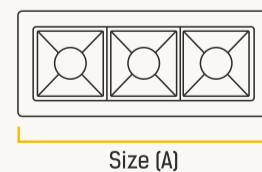

DIMENSIONS

WATTAGE (W)	DIAMETER(A)	SIZE (B)	CUTOUT (C)(∅)	BEAM (°)
6	50 mm	53 mm	45	60°
9	71 mm	65 mm	65	36°
15	78 mm	82 mm	75	36°

APPLICATIONS

MODERN HOMES

SHOWROOMS

HOSPITALITY

RETAIL

GARNET LINEAR COB

WATTAGE (W)	SIZE (A)	SIZE (B)	SIZE (C)	CUTOUT
10	147 mm	44 mm	31 mm	141 x 36 mm
20	280 mm	44 mm	31 mm	274 x 36 mm

APPLICATIONS

MODERN HOMES

SHOWROOMS

HOSPITALITY

RETAIL

GARNET COB

- Industry best lumen output with efficacy more than 100lm/W
- Reflector & clear optics to create sharp light beam without glare
- Adjustable design to focus light on desired area
- Aluminium heat sink for better heat dissipation
- LM 80 tested LED technology ensures long life
- Driver with high voltage protection upto 380VAC
- Surge protection upto 2.5 KV

DIMENSIONS

WATTAGE (W)	DIAMETER(A)	HEIGHT (B)	CUTOUT (C)(ø)	BEAM (°)
3	66 mm	30 mm	55 mm	38°
6	81 mm	40 mm	65 mm	38°
9	90 mm	50 mm	75 mm	38°
12	98 mm	55 mm	85 mm	38°
16	110 mm	65 mm	90 mm	38°
24	145 mm	84 mm	135 mm	38°
30	165 mm	90 mm	145 mm	38°