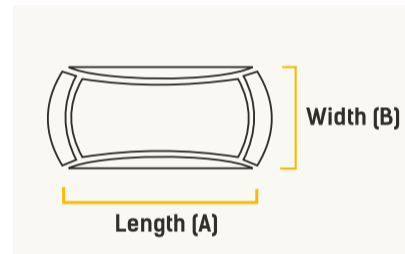

DIMENSIONS

WATTAGE (W)	LENGTH (A)	WIDTH (B)	HIEGHT (C)
10	170 mm	96 mm	70 mm