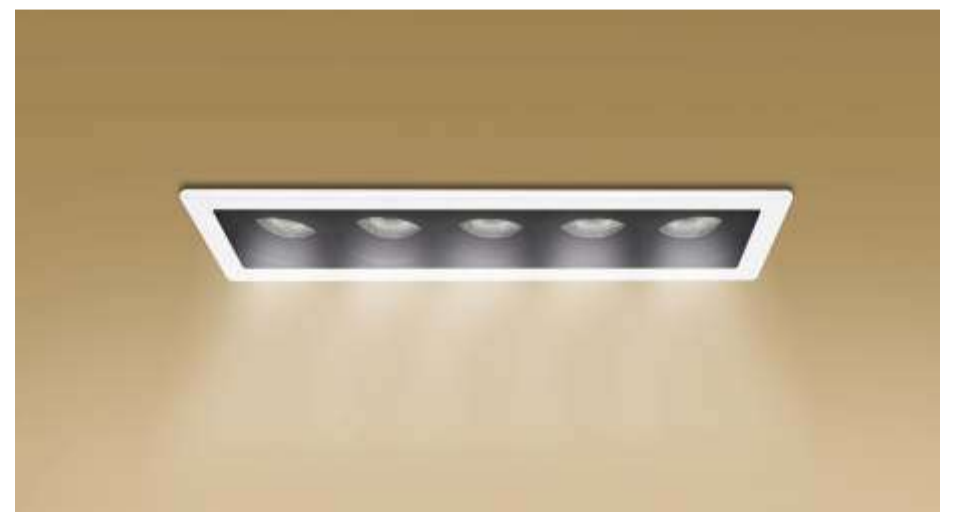

SHOWROOMS

HOSPITALITY

RETAIL

DIMENSIONS

WATTAGE (W)	SIZE (A)	SIZE (B)	SIZE (C)	CUTOUT
10	147 mm	44 mm	31 mm	141 x 36 mm
20	280 mm	44 mm	31 mm	274 x 36 mm

APPLICATIONS

MODERN HOMES

SHOWROOMS

HOSPITALITY

RETAIL