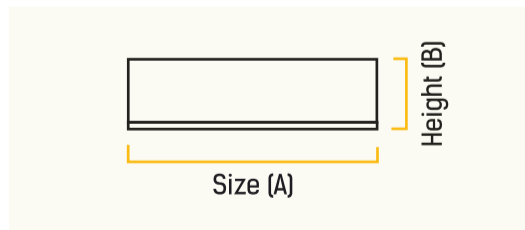

DIMENSIONS

WATTAGE(W)	SIZE(A)	HEIGHT(B)
06	90	27
12	120	27
18	155	27
24	190	27

APPLICATIONS

MODERN HOMES

HOSPITALITY

LOBBY

PARKING

GARNET BATTEN