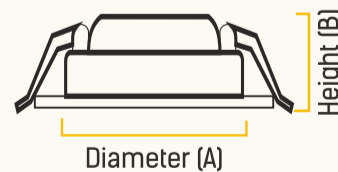

DIMENSIONS

WATTAGE (W)	DIAMETER (A)	HEIGHT (B)	CUTOUT (C)(∅)	BEAM (°)
1	31	21.75	29	36°
3	37.8	28	35	36°

APPLICATIONS

MODERN HOMES

SHOWROOMS

HOSPITALITY

RETAIL