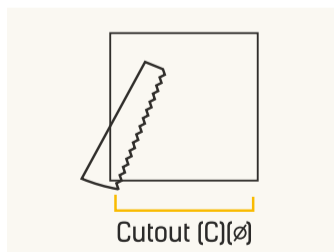

DIMENSIONS

WATTAGE (W)	SIZE (A)	HEIGHT (B)	CUTOUT (C)(ø)
6	120*120 mm	22 mm	100*100mm
10	145*145 mm	22 mm	125*125 mm
15	168*168 mm	22 mm	150*150 mm

APPLICATIONS

BED ROOM

LIVING ROOM

KITCHEN

Alpha Panel Square