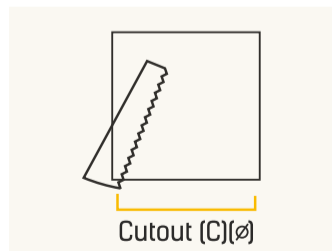

DIMENSIONS

WATTAGE (W)	SIZE (A)	HEIGHT (B)	CUTOUT (C)(∅)
6	116X116 mm	32 mm	100X100 mm
10	145X145 mm	32 mm	130X130 mm
15	166X166 mm	32 mm	150X150 mm
20	220X220 mm	32 mm	205X205 mm

APPLICATIONS

BED ROOM

LIVING ROOM