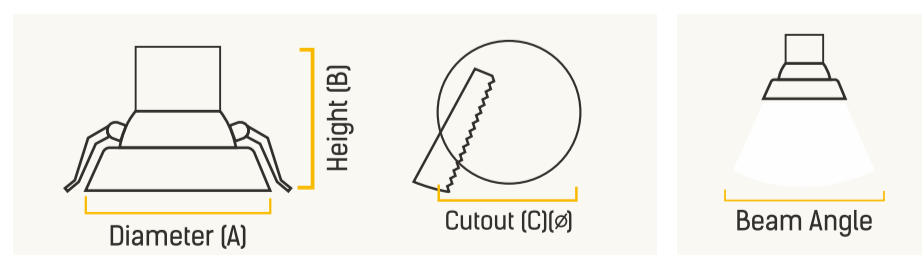

DIMENSIONS