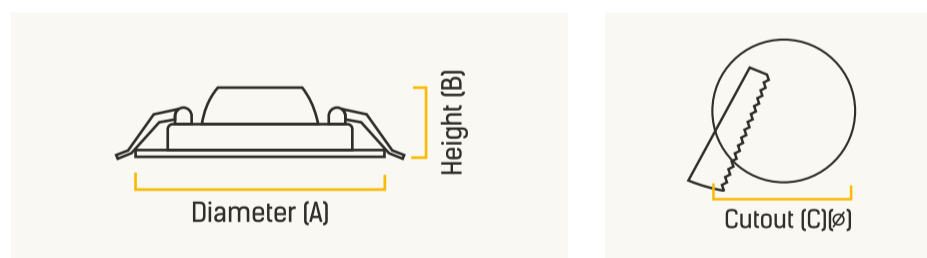

*After lights are connected to Internet via sigmesh gateway

CAT NO	WATTAGE(W)	LUMENS(lm)	CCT(K)	VOLTAGE RANGE(VAC)
DS51000	10	800	2700-6500	220-240
DS51500	15	1200	2700-6500	220-240

WATTAGE(W)	DIAMETER(A)	HEIGHT(B)	BEAM ANGLE(°)
10	80 mm	80 mm	25°
15	80 mm	80 mm	25°

*After lights are connected to Internet via sigmesh gateway

CAT NO	WATTAGE (W)	CCT (K)	VOLTAGE RANGE(VAC)
DS70600	6	6500-2700	220-240
DS71000	10	6500-2700	220-240
DS71500	15	6500-2700	220-240

DIMENSIONS