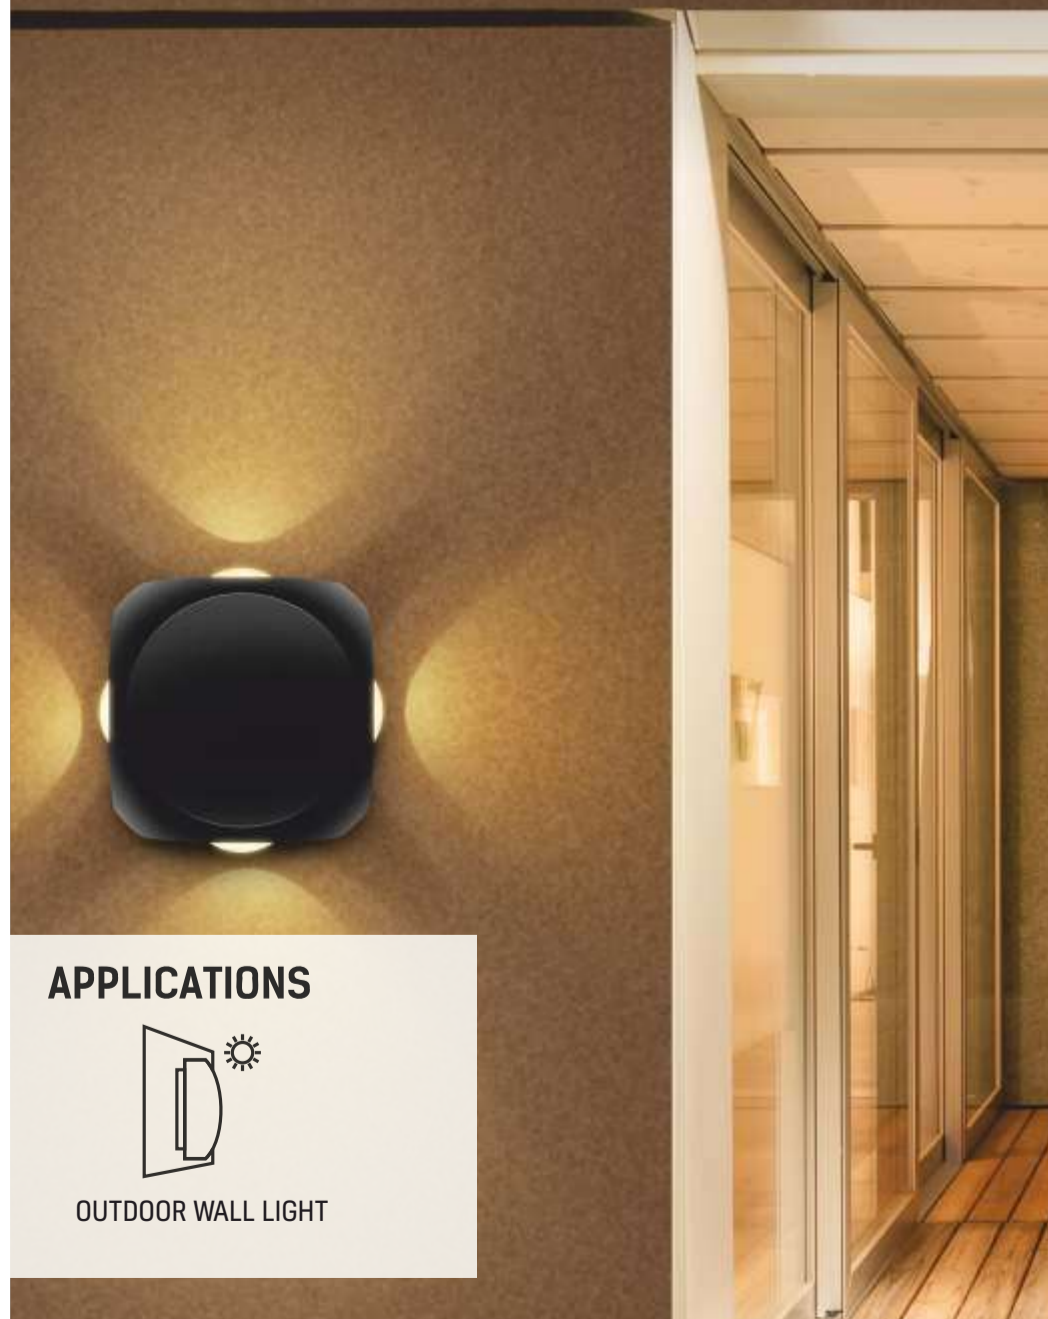

APPLICATIONS

OUTDOOR WALL LIGHT