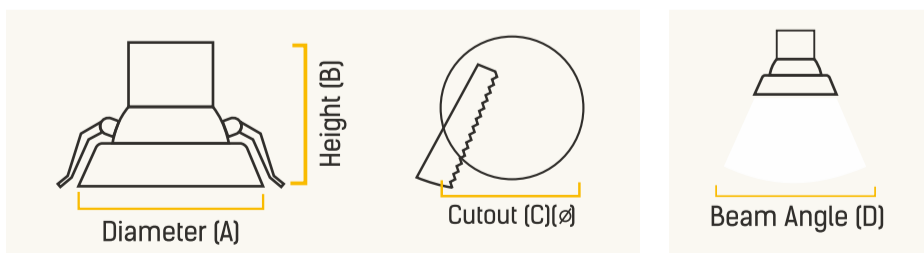

WATTAGE (W)	DIAMETER (A)	HEIGHT (B)	BEAM (°)
20	65 mm	141 mm	36°
30	76 mm	156 mm	36°

APPLICATIONS

MODERN HOMES

SHOWROOMS

HOSPITALITY

RETAIL

Alpha TRIMLESS COB

- ▷ Trimless design that seamlessly merge with the ceiling
- ▷ High voltage protection upto 380V
- ▷ Sharp Beam angle with reflector optics
- ▷ Wide voltage range of 220-240VAC
- ▷ Aluminum PDC heat sink for good heat dissipation
- ▷ Surge protection upto 2.5kV

DIMENSIONS

WATTAGE (W)	DIAMETER (A)	HEIGHT (B)	CUTOUT (C)(∅)	BEAM (°)
7	67 mm	62 mm	55 mm	36°
12	85 mm	71 mm	55 mm	36°

APPLICATIONS

Alpha TRIMLESS GOLD COB

- ↳ Trimless design that seamlessly merge with the ceiling
- ↳ High voltage protection upto 380V
- ↳ Sharp Beam angle with reflector optics
- ↳ Wide voltage range of 220-240VAC
- ↳ Aluminum PDC heat sink for good heat dissipation
- ↳ Surge protection upto 2.5kV