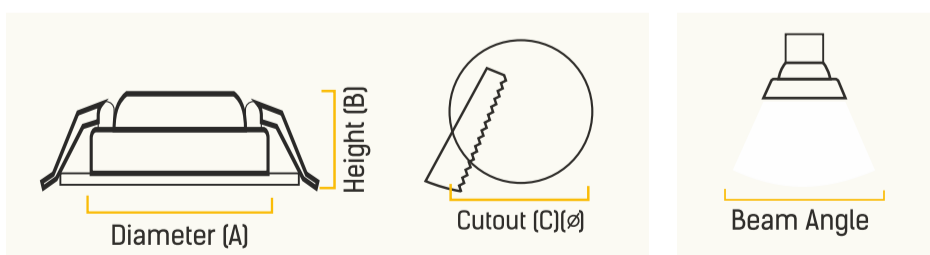

DIMENSIONS

WATTAGE (W)	DIAMETER (A)	HEIGHT (B)	CUTOUT (C)(∅)	BEAM (°)
3	72 mm	20 mm	62 mm	38°
6	82 mm	20 mm	72 mm	38°
9	87 mm	20 mm	77 mm	38°

APPLICATIONS

BED ROOM

LIVING ROOM

KITCHEN

GARNET WAVE SPOTLIGHT

- Adjustable Design to focus light on desired area
- LM 80 tested LED Technology for better life
- Sharp light beam angle gives brighter light
- High Voltage protection upto 440VAC
- Surge protection upto 4KV

DIMENSIONS

WATTAGE (W)	DIAMETER (A)	HEIGHT (B)	CUTOUT (C)(∅)	BEAM (°)
3	75x75	43	60 mm	60°
6	95x95	46	75 mm	60°
9	116x116	52	100 mm	60°
12	139x139	55	125 mm	60°

APPLICATIONS

GARNET MINI SPOTLIGHTS

- ↳ Compact cob spotlight with adjustable design
- ↳ Reflector optics to create sharp light beam
- ↳ LM 80 tested LED technology ensures long life
- ↳ Driver with high voltage protection of 400VAC
- ↳ Surge protection upto 2.5KV