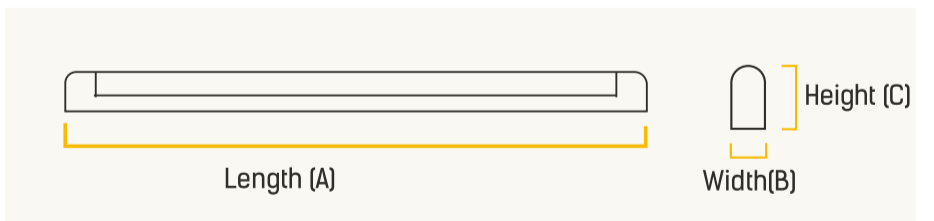

DIMENSIONS

WATTAGE (W)	LENGTH (A)	WIDTH (B)	HEIGHT (C)
5	266 mm	25mm	40 mm
10	536 mm	25 mm	40 mm
20	1136 mm	27 mm	40 mm
22	1136 mm	27 mm	40 mm
26	1136mm	27 mm	40 mm
52	1100mm	53 mm	38 mm

APPLICATIONS

BED ROOM