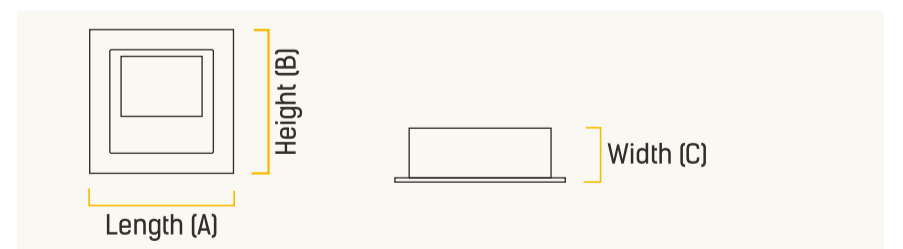

DIMENSIONS