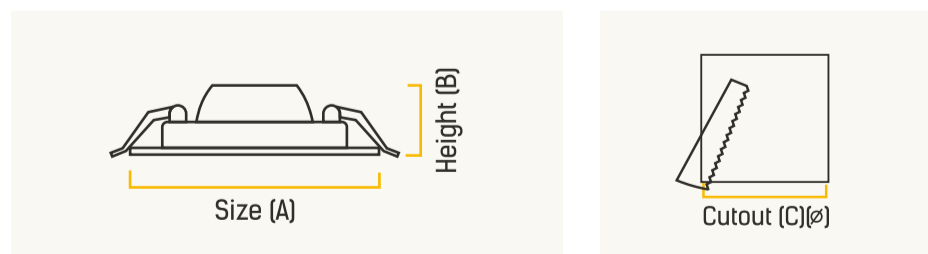

DIMENSIONS

WATTAGE (W)	SIZE (A)	HEIGHT (B)	CUTOUT (C)(∅)
06	116 mm	116 mm	100 mm
10	145 mm	145 mm	130 mm
15	166 mm	166 mm	150 mm

* Lumen for 6500K