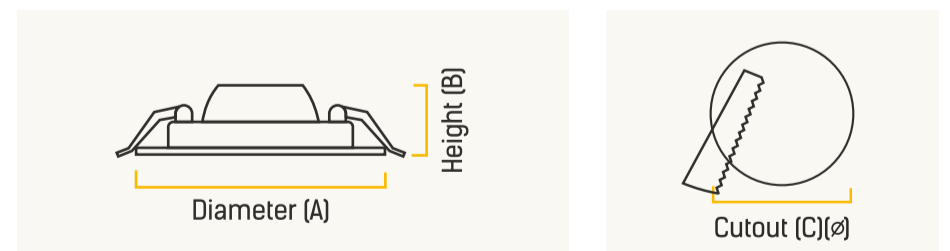

DIMENSIONS

WATTAGE (W)	DIAMETER (A)	HEIGHT (B)	CUTOUT (C)(Ø)
6	120 mm	22 mm	100 mm
10	145 mm	22 mm	125 mm
15	168 mm	22 mm	150 mm

APPLICATIONS