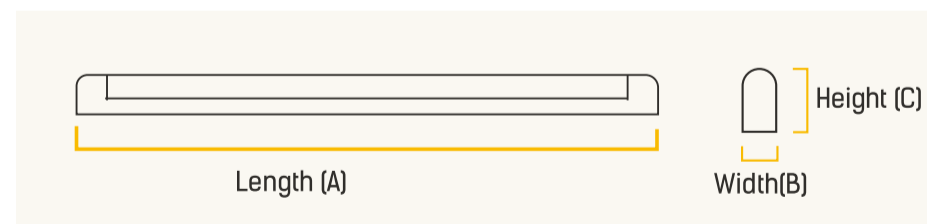

DIMENSIONS

WATTAGE (W)	LENGTH (A)	WIDTH (B)	HEIGHT (C)
20	1163 mm	20 mm	33 mm

APPLICATIONS

BED ROOM

LIVING ROOM

KITCHEN

OFFICE

PARKING