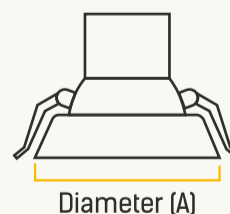

DIMENSIONS

WATTAGE (W)	DIAMETER (A)	HEIGHT (B)	CUTOUT (C)(∅)	BEAM (°)
7	67 mm	62 mm	55 mm	36°
12	85 mm	71 mm	55 mm	36°

APPLICATIONS

Alpha TRIMLESS GOLD COB

- ↳ Trimless design that seamlessly merge with the ceiling
- ↳ High voltage protection upto 380V
- ↳ Sharp Beam angle with reflector optics
- ↳ Wide voltage range of 220-240VAC
- ↳ Aluminum PDC heat sink for good heat dissipation
- ↳ Surge protection upto 2.5kV

WATTAGE (W)	DIAMETER (A)	HEIGHT (B)	CUTOUT (C)(∅)	BEAM (°)
7	67 mm	62 mm	60 mm	36°
12	85 mm	71 mm	75 mm	36°

APPLICATIONS

MODERN HOMES

SHOWROOMS

HOSPITALITY

RETAIL

Alpha TRIMLESS BLACK COB

- ▷ Trimless design that seamlessly merge with the ceiling
- ▷ High voltage protection upto 380V
- ▷ Sharp Beam angle with reflector optics
- ▷ Wide voltage range of 220-240VAC
- ▷ Aluminum PDC heat sink for good heat dissipation
- ▷ Surge protection upto 2.5kV