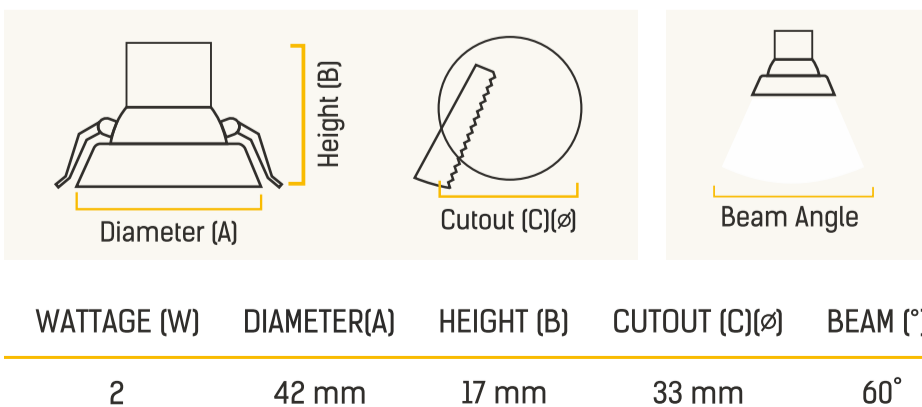

DIMENSIONS