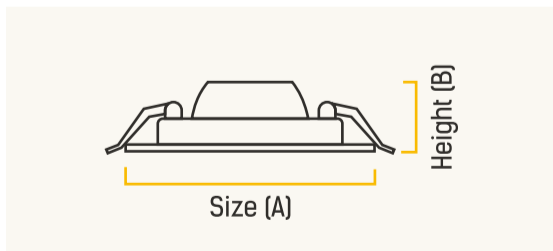

DIMENSIONS

WATTAGE (W)	SIZE (A)	HEIGHT (B)	CUTOUT (C)(∅)
6	116X116 mm	32 mm	100X100 mm
10	145X145 mm	32 mm	130X130 mm
15	166X166 mm	32 mm	150X150 mm
20	220X220 mm	32 mm	205X205 mm

APPLICATIONS

BED ROOM

LIVING ROOM