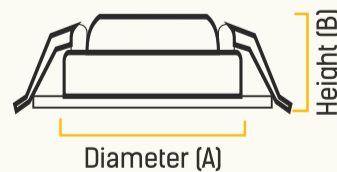

DIMENSIONS

WATTAGE (W)	DIAMETER (A)	HEIGHT (B)	CUTOUT (C)(∅)	BEAM (°)
7	70 mm	50 mm	65 mm	24°
12	85 mm	65 mm	80 mm	24°

APPLICATIONS

MODERN HOMES

SHOWROOMS

HOSPITALITY

RETAIL

GARNET SPECTRA COB

DIMENSIONS

WATTAGE (W)	DIAMETER (A)	HEIGHT (B)	BEAM (°)
7	58 mm	80 mm	36°
12	78 mm	100 mm	24°
20	78 mm	130 mm	24°

APPLICATIONS

MODERN HOMES

SHOWROOMS

HOSPITALITY

RETAIL

GARNET PENDANT COB