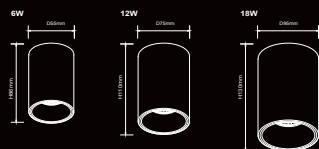

RIO SF

SURFACE COB DOWNLIGHTERS

	ITEM CODE	COLOUR	WATTAGE	CCT	DIMENSIONS*	MRP (₹)
	DL0611101	WHITE BLACK	6W	3000K	A - Ø5.5 C - 8.6	1,690.00
	DL0631101			4000K	A - Ø5.5 C - 8.6	
	DL0610901	BLACK	6W	3000K	A - Ø5.5 C - 8.6	
	DL0630901			4000K	A - Ø5.5 C - 8.6	
	DL1211102	WHITE BLACK	12W	3000K	A - Ø7.5 C - 11	2,190.00
	DL1231102			4000K	A - Ø7.5 C - 11	
	DL1210901	BLACK	12W	3000K	A - Ø7.5 C - 11	
	DL1230901			4000K	A - Ø7.5 C - 11	
	DL1810901	BLACK	18W	3000K	A - Ø9.5 C - 13	2,890.00
	DL1830901			4000K	A - Ø9.5 C - 13	
	DL1811103	WHITE	18W	3000K	A - Ø9.5 C - 13	
	DL1831103			4000K	A - Ø9.5 C - 13	

CASE LOT OF RIO SF : 6W & 12W : 6 ; 18W : 4

RIO SF

PENDANT ACCESSORY (FOR 12 W RIO SF)

	ITEM CODE	COLOUR	DIMENSIONS*	MRP (₹)
	DL121101	MATT WHITE	A - Ø8.0 C - 103.5	549.00
	DL120901	MATT BLACK	A - Ø8.0 C - 103.5	549.00

CASE LOT OF RIO SF PENDANT ACCESSORY: 4