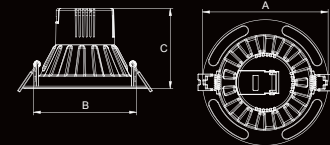

RADIANTE (PALLETE) LED DOWNLIGHTERS (ROUND)

ITEM CODE	WATTAGE	CCT	DIMENSIONS*	MRP (₹)	CASE LOT
DL0861004	7.5W	6500K	A - Ø11.5 B - Ø10.0 C - 9.0	1,450.00	20
DL1061002	10W	6500K	A - Ø14.0 B - Ø11.5 C - 9.0	1,750.00	16